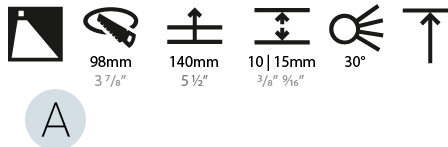

GENERAL

Series: Bioniq
Subseries: Bioniq Round Wallwash
Brand: Prolicht
Division: Architectural
Mounting Type: Recessed
Mounting Location: Ceiling
Subcategory: Downlight

PHYSICAL

Shape: Round
Diameter (mm): 107
Diameter (in): 4 3/16
Height (mm): 118
Height (in): 4 5/8
Ceiling Thickness (mm): 10 / 12.5 / 15
Ceiling Thickness (in): 3/8 or 1/2 or 9/16
Min. Recessing Depth (mm): 140
Min. Recessing Depth (in): 5 1/2
Light Distribution: Adjustable / Asymmetric
Weight (kg): 0.456
Weight (lbs): 1
Fixture Finish: SSR / BKV / CWI / CRY / HAB / UFT / ITA / RUA / FTG / MYG / LOD / PUS / FRO / FUP / KIA / POP / BLS / SPG / MEY / GOH / GUM / CHC / COM / ABZ / JAG / OBR / MOS / ROR
Fixture Material: Aluminum Die Cast
Cut-out Measurements: 98mm / 3 7/8"

ELECTRICAL

Lamp Type: LED (Zhaga Standard)
Total Output Wattage (W): 15
Dimming: Dali Dimming
Driver Included: No
Driver Location: Recessed Housing
Driver Type: Constant Current - 120Vac
Housing: See components
Input Voltage (V): 120
Constant Current (MA): 350

LED

Number of LEDs: 1
Color Temperature (°K): Warm Dim
Max. Delivered Lumen (lm): 850
Nominal Lumen (lm): 1140
CRI: >90 CRI
Lamp Life (hrs): 50000

OPTICAL

Reflector: 20 / 40 / 60
Adjustability: Fixed

RATINGS AND CERTIFICATIONS

Certified By: Certified for North American Standards
IP rating: IP20

PROJECT	_____
TYPE	_____
SPECIFIER	_____
QUANTITY	_____
DATE	_____